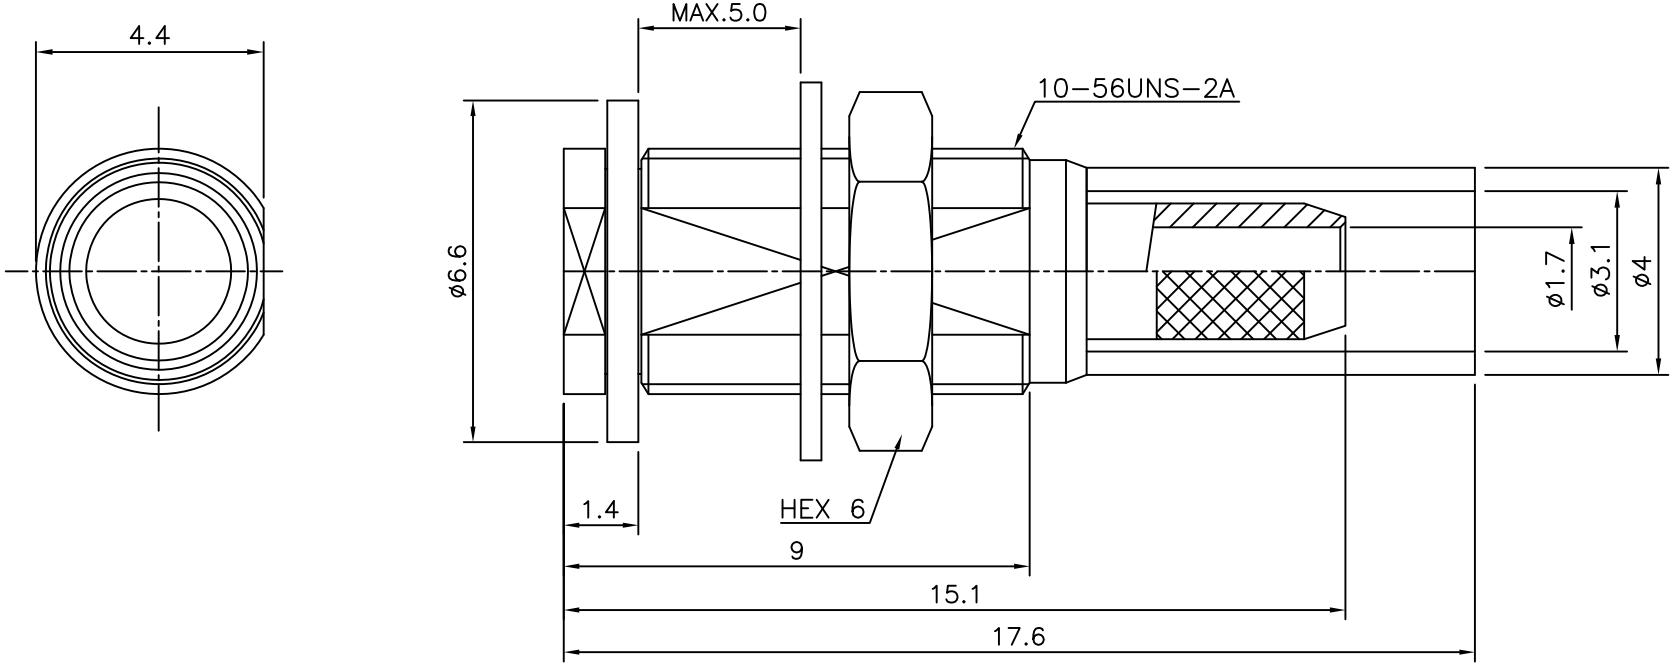

4	5	6	
No.	Revision	Date	Name
△	PN Change from 1M-411-00	12/FEB/2014	S.J.PARK
△			

RoHS Compliant

MCX BULKHEAD JACK  
Front Mount for Cable-RG316

Item	Materials	Plating
Body,Nut,Washer	Brass	Gold Plated
Center contact	Be-Cu	Gold Plated
Insulator	PTFE	-

NO.	DESCRIPTION	Q'TY	MATERIAL	FINISH	REMARKS.
PARTS No.	MCX-411-001	NAME	MCX-BJ 316		APPROVED
MATERIAL	FINISH	TOLERANCES OTHERWISE SPEC. ±0.05		ANGLES ±1°	CHECKED
SCALE		UNIT	mm		DESIGNED S.J.LEE
DWG NO.		MCX-411-001		DATE. 2004.04.05	