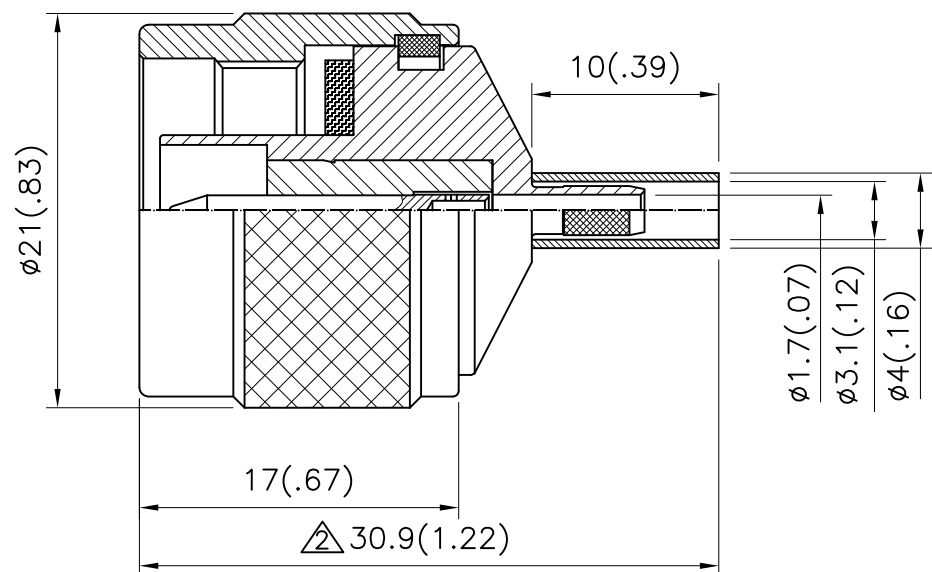

No.	Revision	Date	Name
①	PN Change from 1N-111-00	27/06/2013	B.G.YUN
②	Length correction from 32.2 to 30.9	27/06/2013	B.G.YUN

N-Type Straight PLUG
For CABLE RG316,174

Item	Materials	Plating
Body	Brass	Nickel Plated
Center contact	Be-Cu	Gold Plated
Ferrule	Brass	Nickel Plated
Insulator	PTFE	-
Ferrule	Brass	Nickel Plated

NO.	DESCRIPTION	Q'TY	MATERIAL	FINISH	REMARKS.
PARTS No.	N-111-001	NAME	N-SJ-316		APPROVED
MATERIAL	FINISH	TOLERANCES OTHERWISE SPEC. ± 0.05		ANGLES $\pm 1^\circ$	CHECKED
SCALE		UNIT	mm		DESIGNED S.J.LEE
DWG NO.		N-111-001		DATE. 2001.2/27	