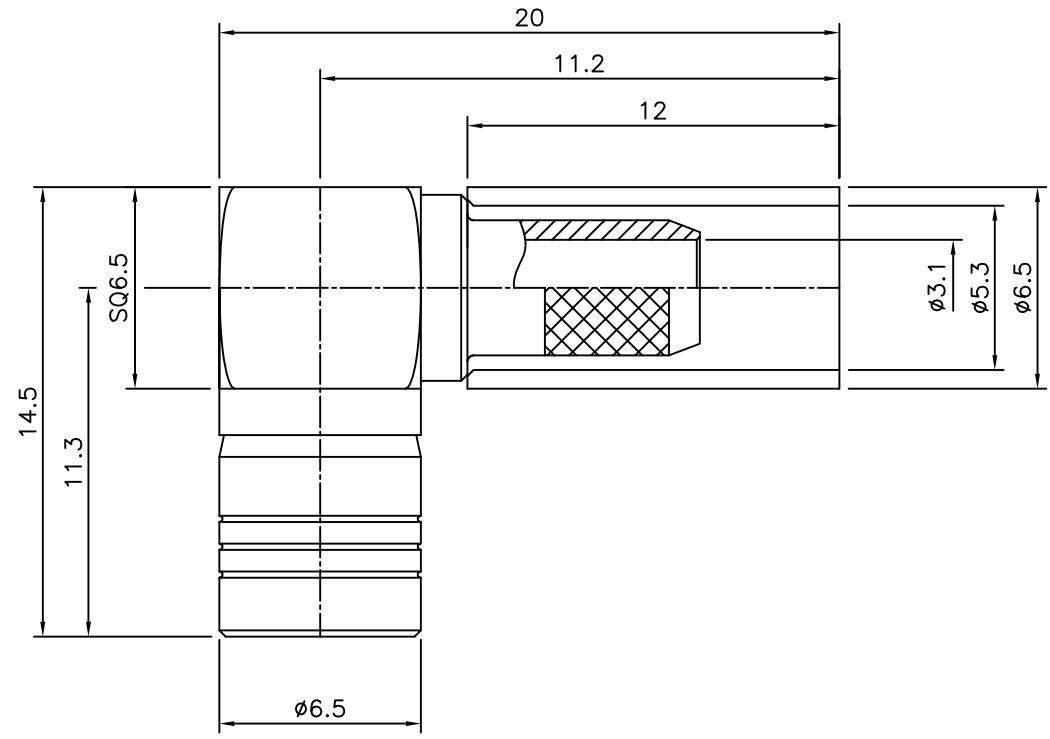

4	No.	Revision	Date	Name
	△			
	△			

RoHS Compliant

SLB-Right Angle Female PLUG
for Cable-RG58

Connector parts	Materials	Finish
Body	Brass	Gold Plated
Center contact	Be-Cu	Gold Plated
Ferrule	Brass	Gold Plated
Insulator	TEFLON	-

CUSTOMER

NO.	DESCRIPTION	Q'TY	MATERIAL	FINISH	REMARKS.
PARTS No.	SLB-312-001	NAME	SLB-LP RG58		APPROVED S.J.LEE
MATERIAL	FINISH	TOLERANCES OTHERWISE SPEC. ±0.05		ANGLES ±1°	CHECKED
SCALE		UNIT mm			DESIGNED S.J.PARK
DWG NO.		SLB-312-001		DATE.	14/NOV/2013