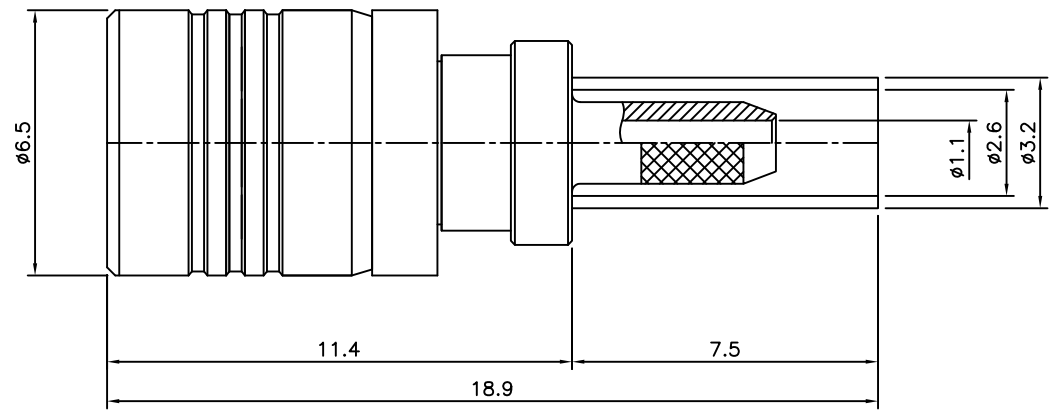

4	No.	Revision	5	Date	6
	△	PN Change from 1P-110-00		20/FEB/2014	S.J.PARK
	△				

RoHS Compliant

SMB—Straight female PLUG  
for Cable—RG178

Connector parts	Materials	Finish
Body	Brass	Gold Plated
Center contact	Be—Cu	Gold Plated
Outer contact	Brass	Gold Plated
Insulator	TEFLON	—
Ferrule	Brass	Gold Plated

NO.	DESCRIPTION	Q'TY	MATERIAL	FINISH	REMARKS.
PARTS No.	SMB-110-001	NAME	SMB-SP-178		APPROVED
MATERIAL	FINISH	TOLERANCES OTHERWISE SPEC. $\pm 0.05$		ANGLES $\pm 1^\circ$	CHECKED
SCALE		UNIT	mm		DESIGNED S.J.LEE
DWG NO.		SMB-110-001		DATE. 29/NOV/2004	