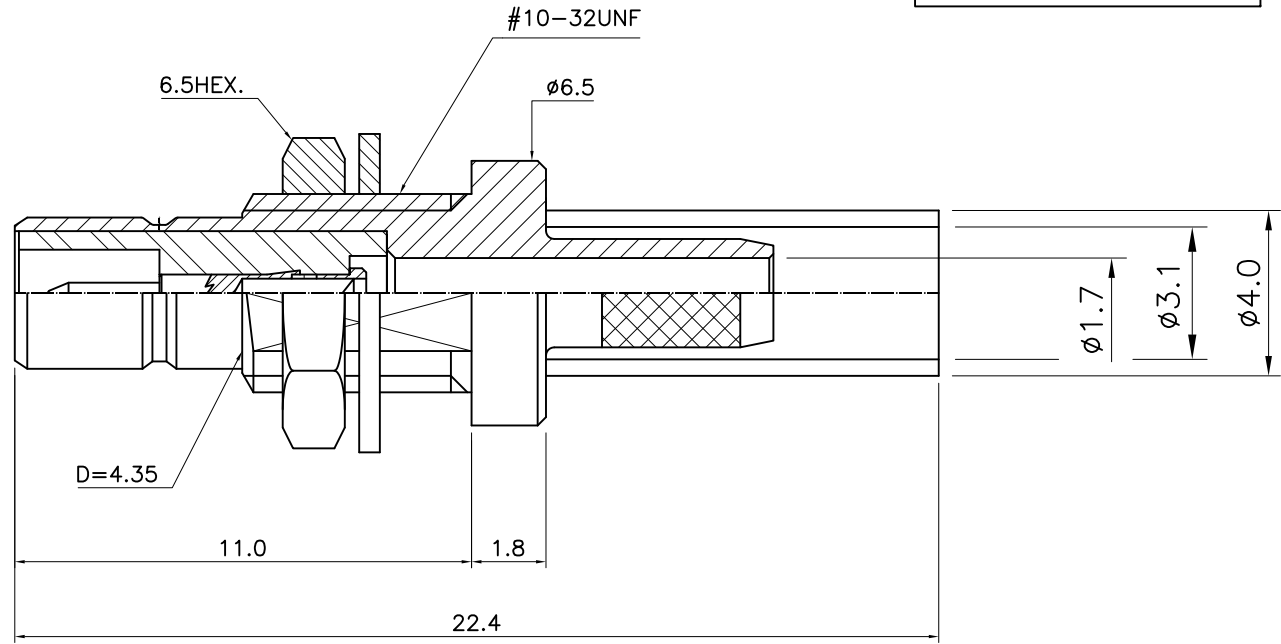

| | | | |
|-----|--------------------------|------------|---------|
| No. | Revision | Date | Name |
| △ | PN Change from 1P-411-00 | 22/08/2013 | B.G.YUN |
| △ | | | |

RoHS Compliant

MOUNT HOLE

SMB Bulkhead male JACK
for Cable RG316

CUSTOMER

| NO. | DESCRIPTION | Q'TY | MATERIAL | FINISH | REMARKS. |
|-----------|-------------|-------------------------------------|----------|-----------------|---------------------|
| PARTS No. | SMB-411-001 | | NAME | SMB-B/H-JACK316 | APPROVED |
| MATERIAL | FINISH | TOLERANCES OTHERWISE SPEC. ±0.05 | | ANGLES ±1° | CHECKED |
| SCALE | | UNIT | mm | | DESIGNED S.J.LEE |
| DWG NO. | | SMB-411-001 | | DATE. | 03/SEP/2006 |